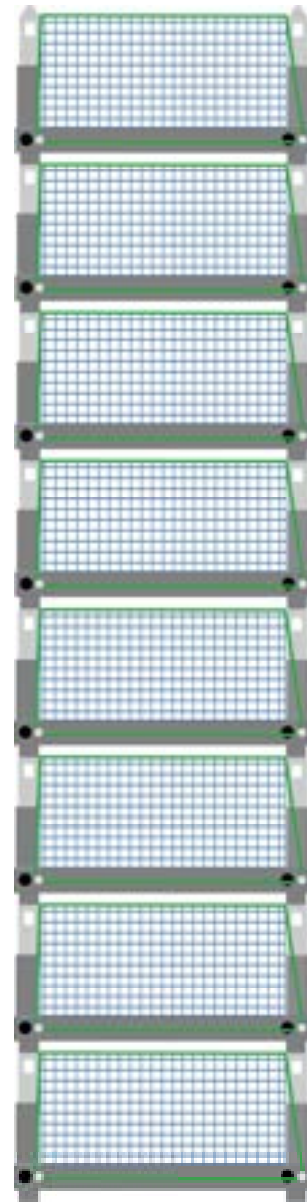

LONGTAINER-4

← Warehouse (stationary)

Truck, Container, Train
(dynamic)

2,4 m

2,4 m

4,8 m

LONGTAINER-6

← Warehouse (stationary)

Truck, Container, Train
(dynamic)

1,2 m

2,4 m

2,4 m

4,8 m

1,2 m

LONGTAINER-8

← Warehouse (stationary)

Truck, Container, Train
(dynamic)

2,4 m

2,4 m

LONGTAINER-10

4,8 m

1,2 m

← Warehouse (stationary)

Truck, Container, Train
(dynamic)