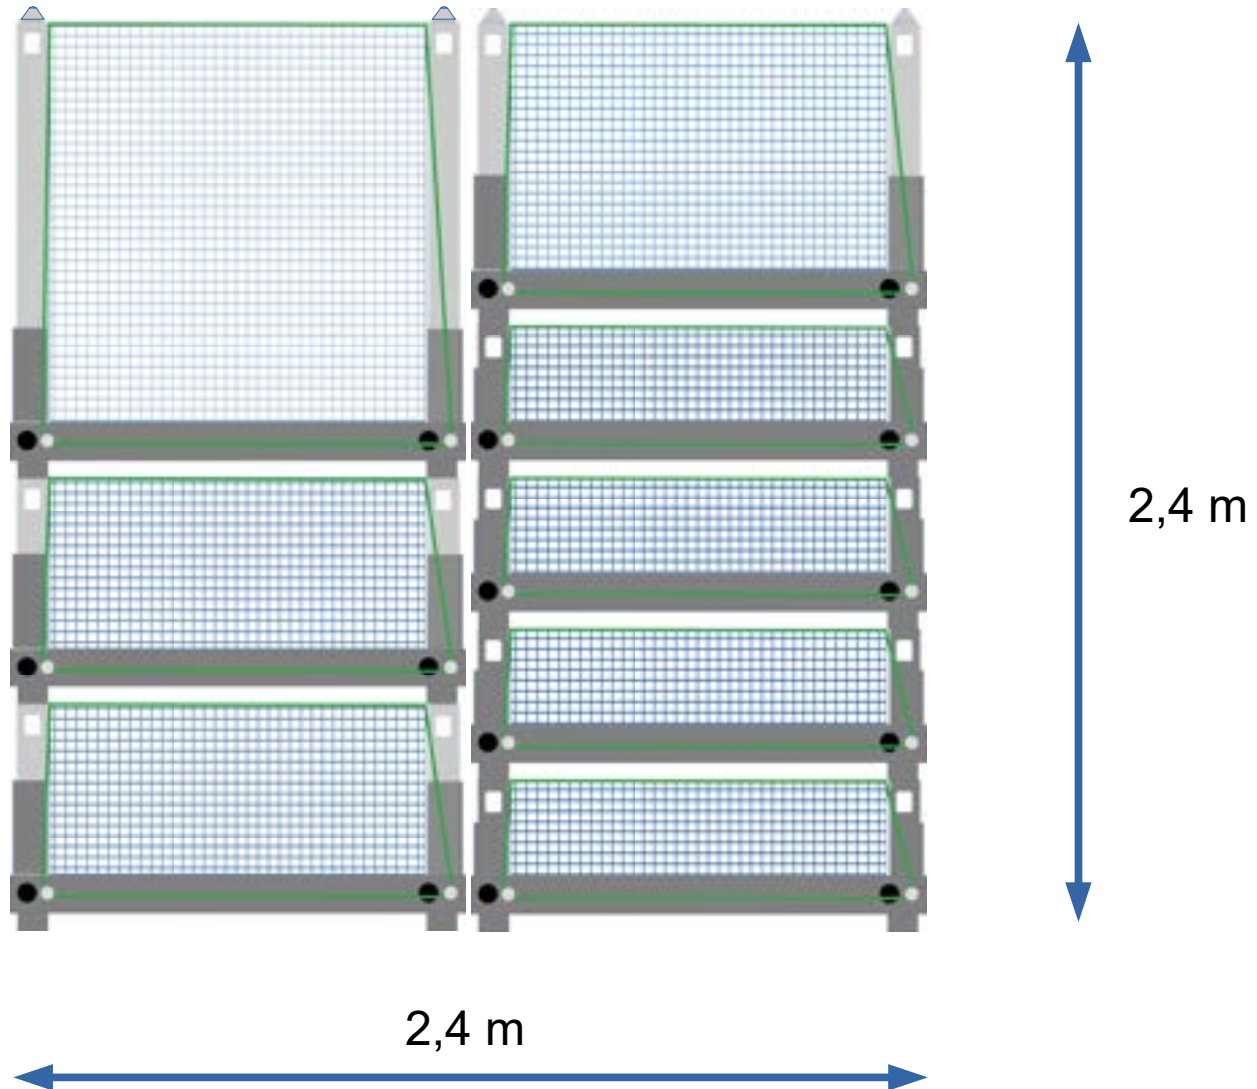

Truck, Container, Train
(dynamic)

2,4 m

2,4 m

LONGTAINER-10

4,8 m

1,2 m

← Warehouse (stationary)

Truck, Container, Train
(dynamic)

2,4 m

2,4 m

LONGTAINER Combination

LONGTAINER-Combination