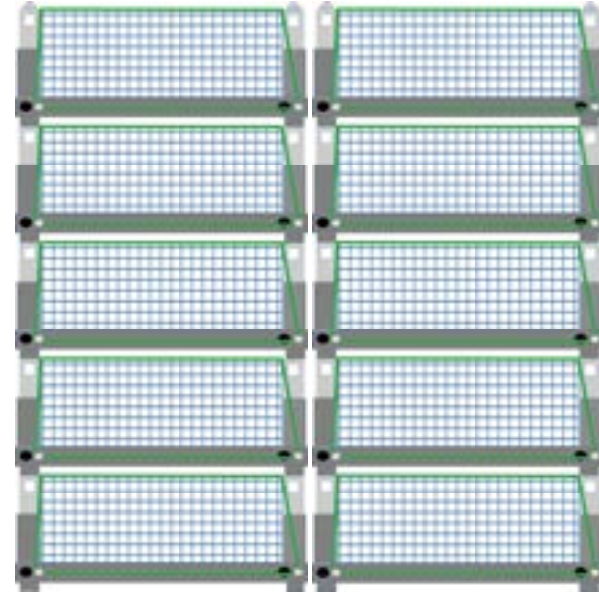

Truck, Container, Train
(dynamic)

2,4 m

2,4 m

LONGTAINER-10

4,8 m

1,2 m

← Warehouse (stationary)

Truck, Container, Train
(dynamic)